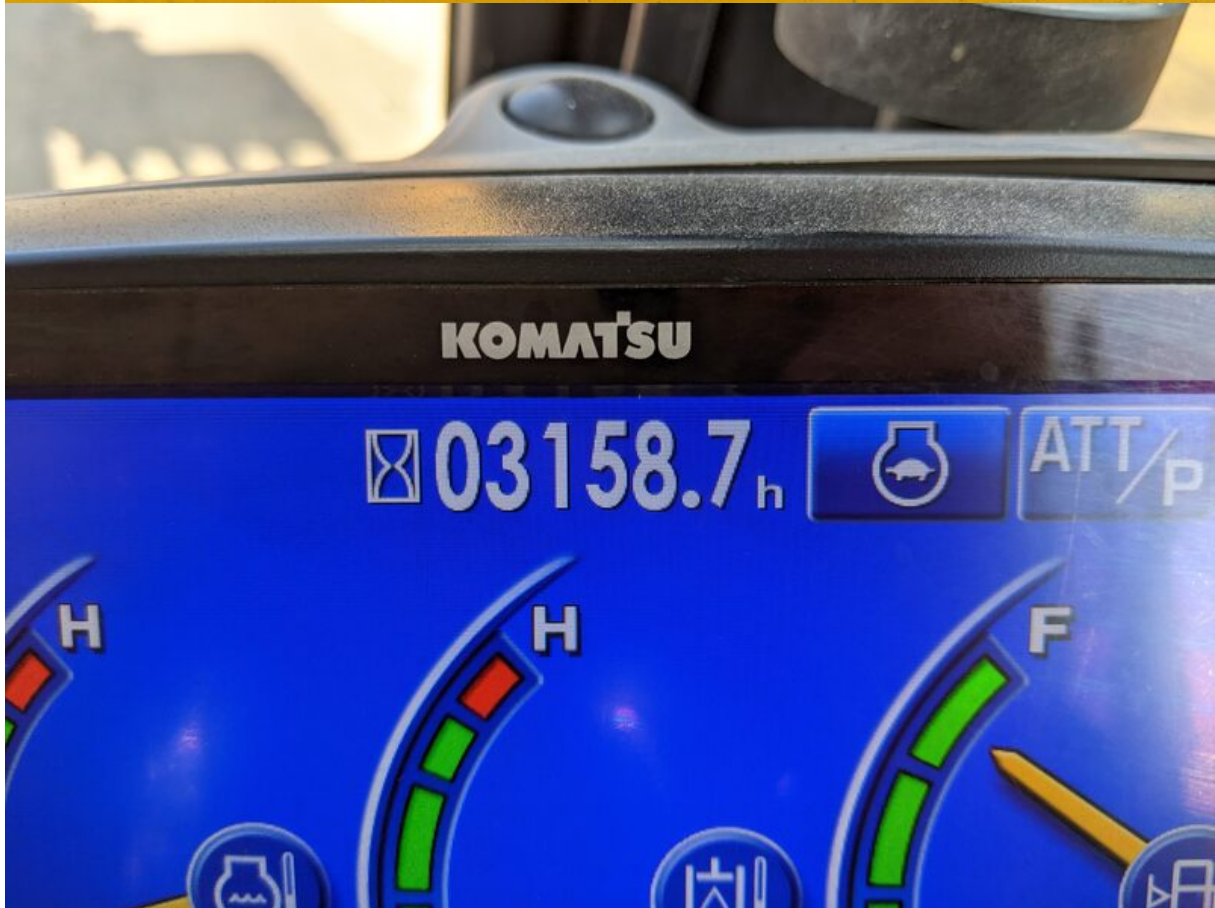

Model PC228US-10

Serial 3266

Year 2017

Hours 3159

Photos taken at Sep. 06, 2024

MODEL	PC228US-10
SERIAL No.	3266
MANUFACT. MONTH/YEAR	06/2017
Product Identification Number	
KMTPC250EHC003266	
MANUFACTURER	
Komatsu Ltd., Tokyo, Japan	
KOMATSU	09601-14000

型式 PC228US-10-AC

600-021-2210
KOMATSU
 ENGINE MODEL SAA6D107E-2
 SERIAL NO. 26742074
 Komatsu Ltd.

PART NO. RM6755H00011
 SERIAL NO. 26742074
 00GR21541

KOMATSU