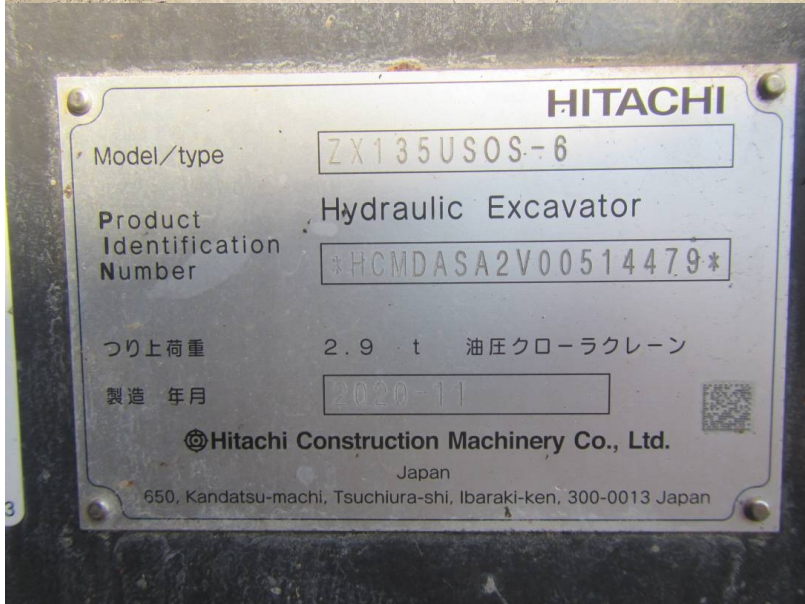

Model ZX135USOS-6  
Year 2020

Serial HCMDASA2V00514479  
Hours 2473

Photos taken at Jul. 25, 2024

3091716