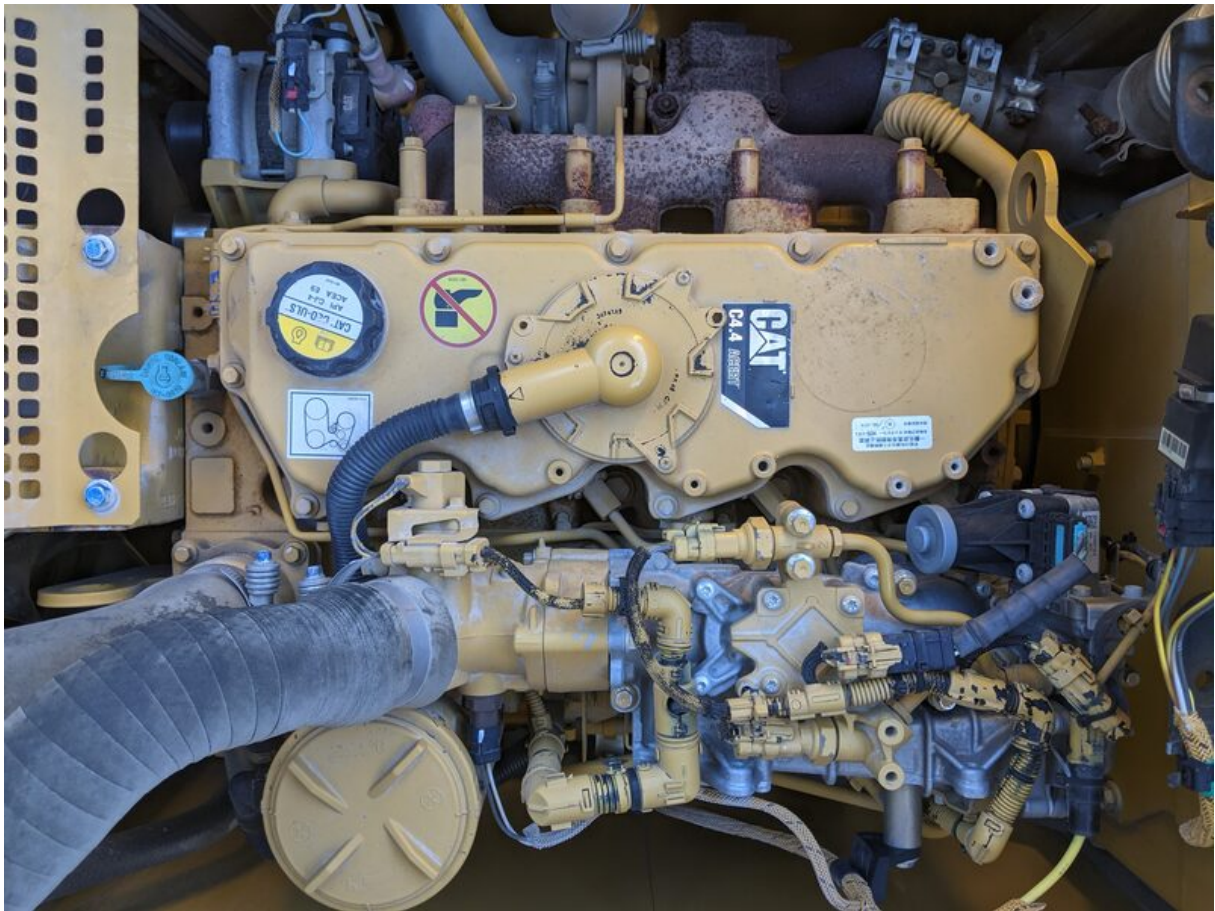

破碎機
2P 2WAY

N

7

 C7N28027	
EMISSION CONTROL INFORMATION	
 Manufactured by Perkins Engines Co. Ltd.	
Engine Family: C4.4 Displacement: 4.40 EPA/California Family: EPKXL04.4MK1	
THIS ENGINE COMPLIES WITH U.S EPA REGULATIONS FOR 2014 NONROAD AND STATIONARY DIESEL ENGINES AND CALIFORNIA OFF-ROAD DIESEL ENGINES	
ULTRA LOW SULFUR FUEL ONLY Power Category: 56 ≤ kW < 130	
FEL (g/kWh)	NMHC: N/A
NOx: N/A	PM: 0.01
Emissions Control System DDI, TAA, ECM DOC, CTOX, EGR, EPR	
Engine Type	
<input checked="" type="checkbox"/> 3630 / 1950 90.1 kW	<input type="checkbox"/> Use Service