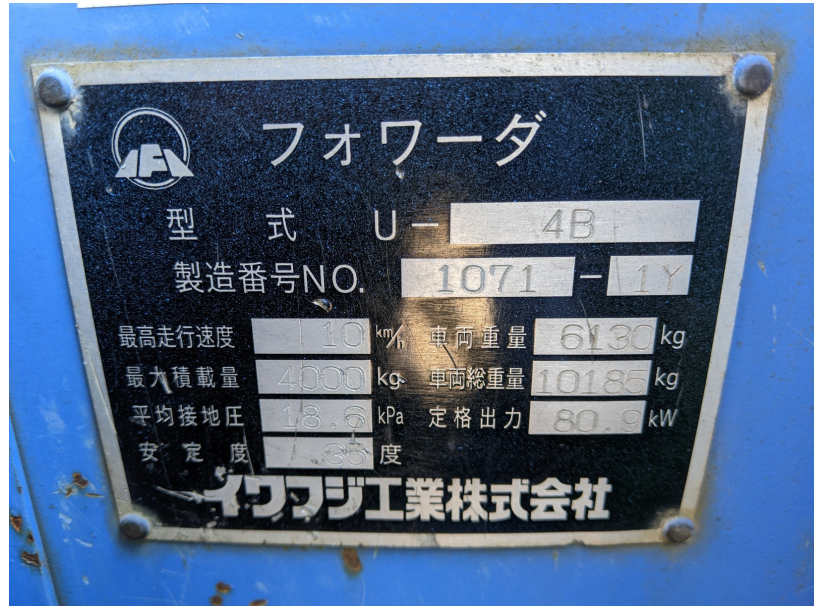

Model U-4B
Year 2011

Serial 1071-1Y
Hours 2765

Photos taken at Aug. 07, 2024

DD-4BG1TRG-03
AH/BB
ISUZU ISUZU MOTORS LTD.
MADE IN JAPAN